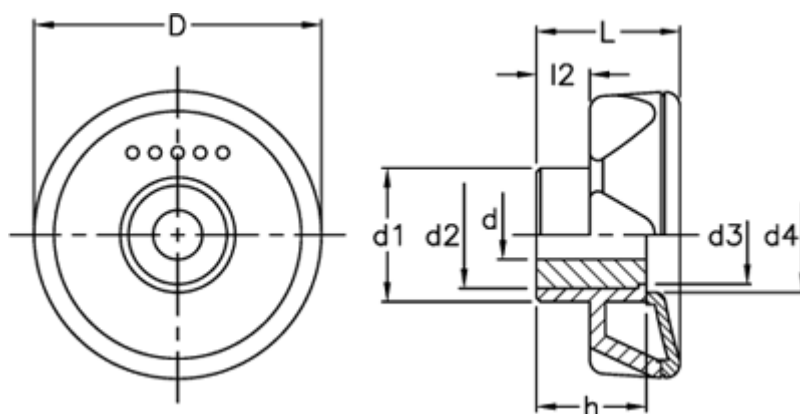

Data Sheet

Article number: 23052206163
Description: E+G Lobe knob
ELK.70-FP A12-C3, grey cap

Measures

D	= 70	l2 = 13
d1	= 32.5	
d2	= 26	
d3	= 24.0	
d4	= 28	
d H7	= 12	
h	= 27	
L	= 35	